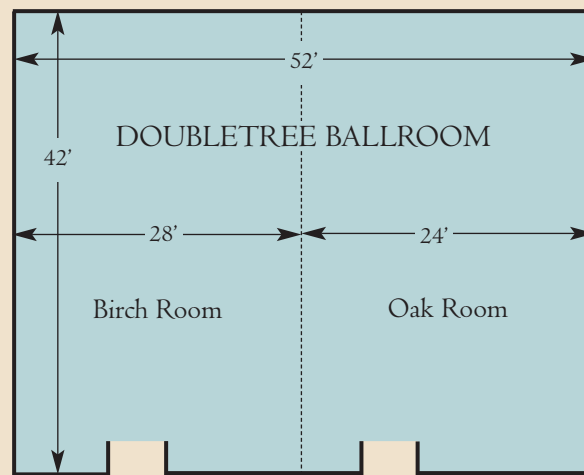

Warm chocolate chip cookies await you at over 180 Doubletree locations in the USA, Canada and Latin America.

MEETING AND BANQUET FACILITIES AND CAPACITIES

Room	L x W x H	Sq. Ft.	Banquet	Reception	Theatre	Classroom	Conference
Birch Room	42 x 28 x 11.5	1,176	64	125	100	55	25
Oak Room	42 x 24 x 11.5	1,008	64	125	100	55	25
Doubletree Ballroom	42 x 52 x 11.5	2,184	200	250	200	140	-
Cedar Boardroom	14 x 24 x 8	336	-	-	-	-	16
Dogwood Room	25 x 10 x 8	-	-	-	-	-	10
Maple Suite	26 x 14 x 8	-	10	20	35	12	17
Poolside Natatorium	-	-	70	200	-	-	-